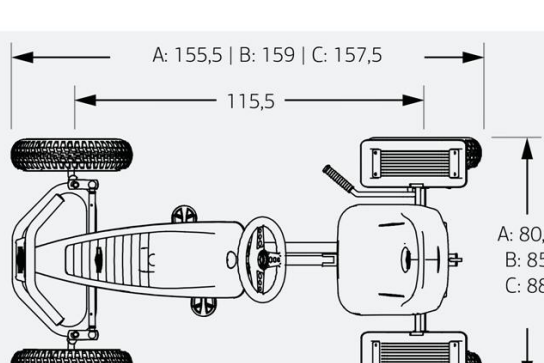

BERG XL-RIDE ONS DATA

Inspiring Active Play

All data is applicable on all XL Frame models unless indicated otherwise. A: general models | B: Safari | C: Farm models

	BFR	BFR-3
A:	1x = 200	1x = 1st 150, 2nd 200, 3rd 270
B:	1x = 230	1x = 1st 170, 2nd 230, 3rd 310
C:	1x = 230	1x = 1st 170, 2nd 230, 3rd 310