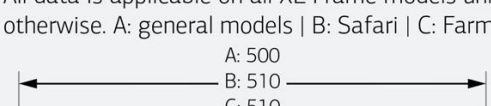

BERG XL-RIDE ONS DATA

Inspiring Active Play

All data is applicable on all XL Frame models unless indicated otherwise. A: general models | B: Safari | C: Farm models

	BFR	BFR-3
A:	1x = 200	1x = 1st 150, 2nd 200, 3rd 270
B:	1x = 230	1x = 1st 170, 2nd 230, 3rd 310
C:	1x = 230	1x = 1st 170, 2nd 230, 3rd 310