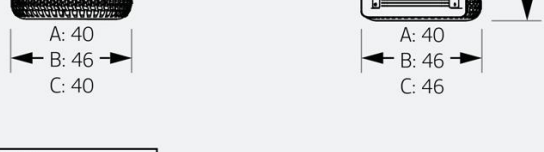

*All sizes in cm

BERGTOYS.COM