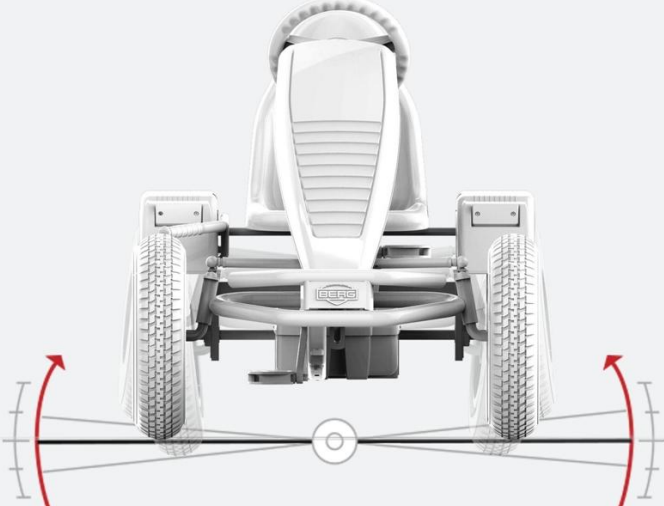

5. SWING AXLE

Inspiring Active Play

BERG Go-karts are designed to be suitable for all terrains. Smooth, bumpy, hard or soft ground. It's no problem for this ride-on!

Thanks to the swing axle all 4 wheels will stay in contact with the ground and this gives you optimal grip and control.