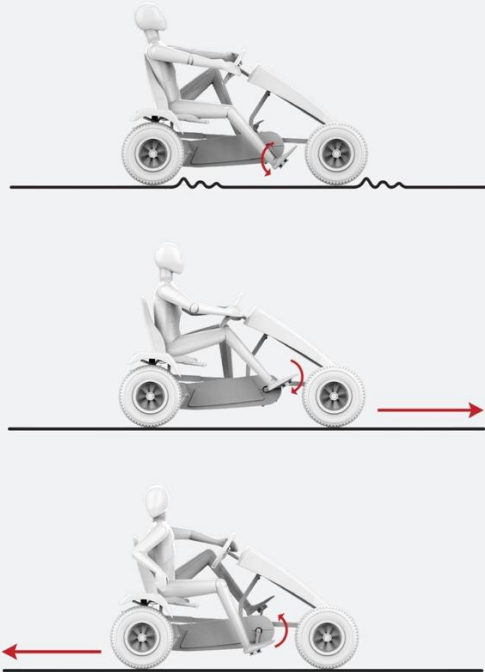

The ultimate quality go-kart!

BERGTOYS.COM