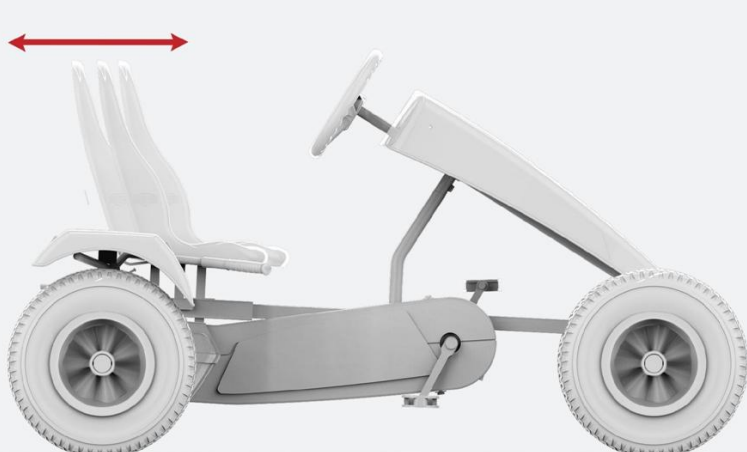

4. ADJUSTABLE SEAT

Inspiring Active Play