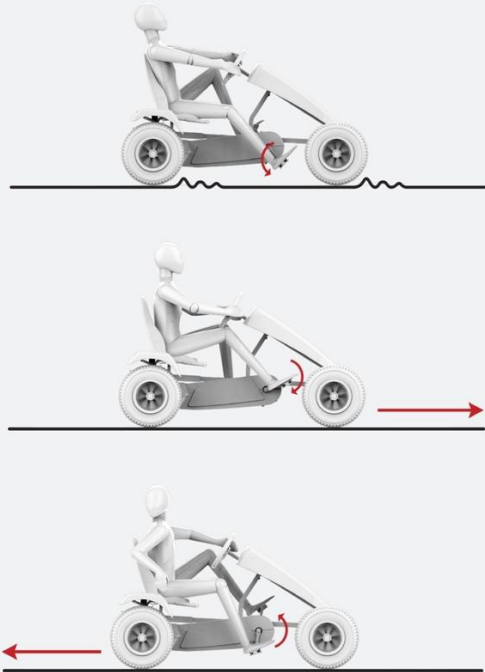

1. BFR & BFR-3 FRAME

Inspiring Active Play

The ultimate quality go-kart!

BERGTOYS.COM

4. ADJUSTABLE SEAT

Inspiring Active Play

Every BERG Frame has an adjustable seat. The seat can be set in 6 (XL Frame) or 8 (XXL Frame) different positions resulting in many years of driving pleasure!