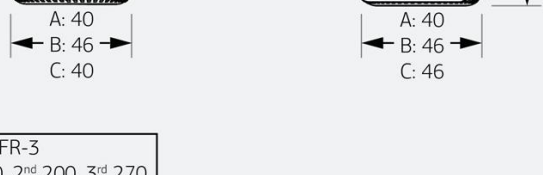

*All sizes in cm

BERGTOYS.COM