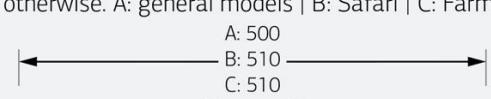

BFR	BFR-3
A:	1x = 200	1x = 1st 150, 2nd 200, 3rd 270
B:	1x = 230	1x = 1st 170, 2nd 230, 3rd 310
C:	1x = 230	1x = 1st 170, 2nd 230, 3rd 310