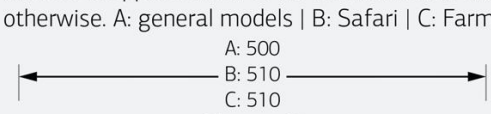

BFR	BFR-3
A:	200	1st 150, 2nd 200, 3rd 270
B:	230	1st 170, 2nd 230, 3rd 310
C:	230	1st 170, 2nd 230, 3rd 310