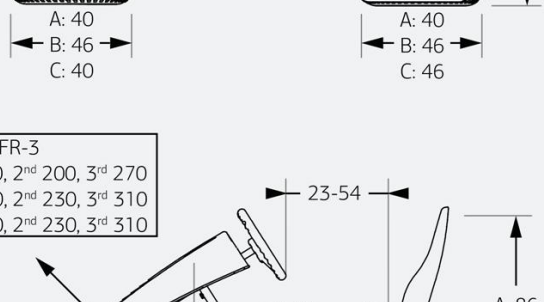

BERG XL-RIDE ONS DATA

Inspiring Active Play

All data is applicable on all XL Frame models unless indicated otherwise. A: general models | B: Safari | C: Farm models

	BFR	BFR-3
A:	200	1st 150, 2nd 200, 3rd 270
B:	230	1st 170, 2nd 230, 3rd 310
C:	230	1st 170, 2nd 230, 3rd 310