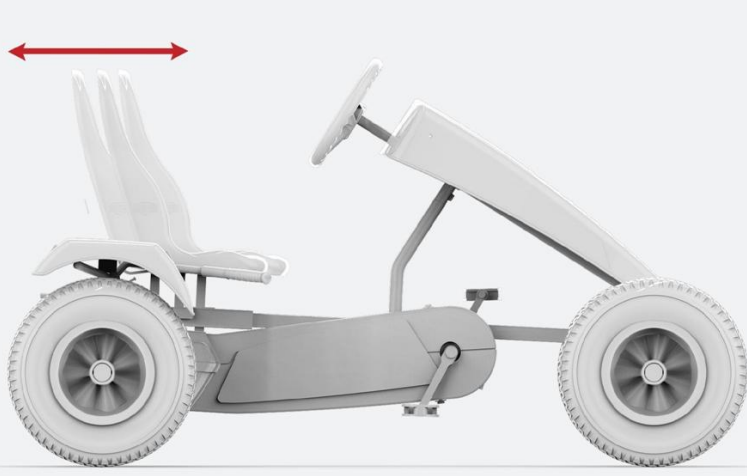

4. ADJUSTABLE SEAT

Inspiring Active Play