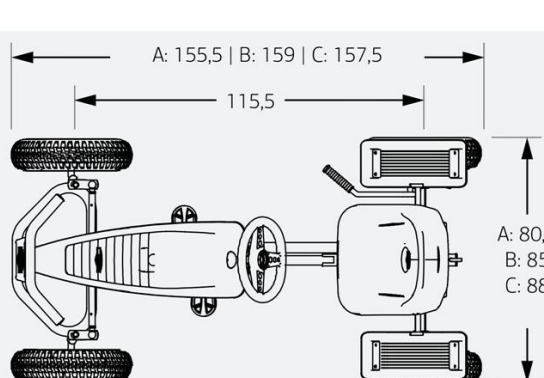

BERG XL-RIDE ONS DATA

Inspiring Active Play

All data is applicable on all XL Frame models unless indicated otherwise. A: general models | B: Safari | C: Farm models

	BFR	BFR-3
A:	200	1st 150, 2nd 200, 3rd 270
B:	230	1st 170, 2nd 230, 3rd 310
C:	230	1st 170, 2nd 230, 3rd 310