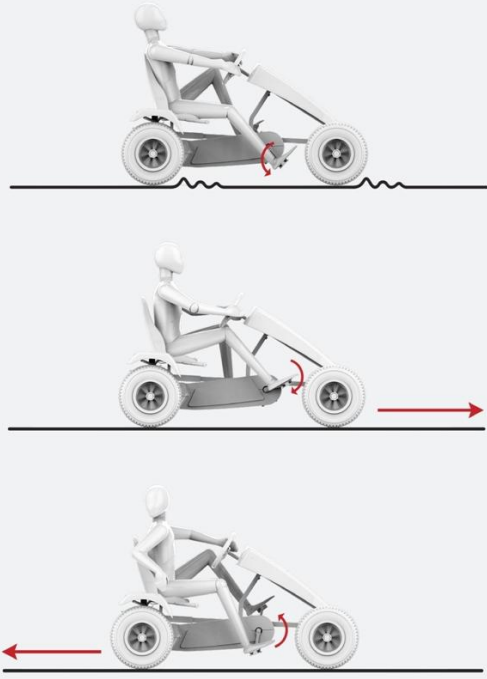

The ultimate quality go-kart!

BERGTOYS.COM

4. ADJUSTABLE SEAT

Inspiring Active Play

Every BERG Frame has an adjustable seat. The seat can be set in 6 (XL Frame) or 8 (XXL Frame) different positions resulting in many years of driving pleasure!