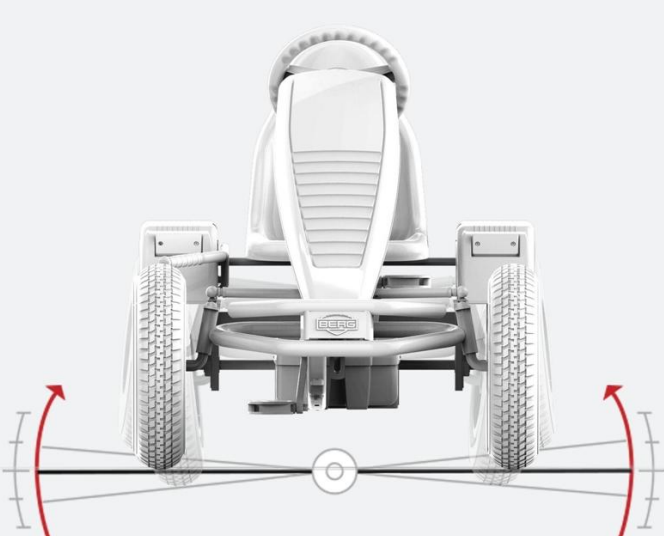

5. SWING AXLE

Inspiring Active Play

BERG Go-karts are designed to be suitable for all terrains. Smooth, bumpy, hard or soft ground. It's no problem for this ride-on!

Thanks to the swing axle all 4 wheels will stay in contact with the ground and this gives you optimal grip and control.