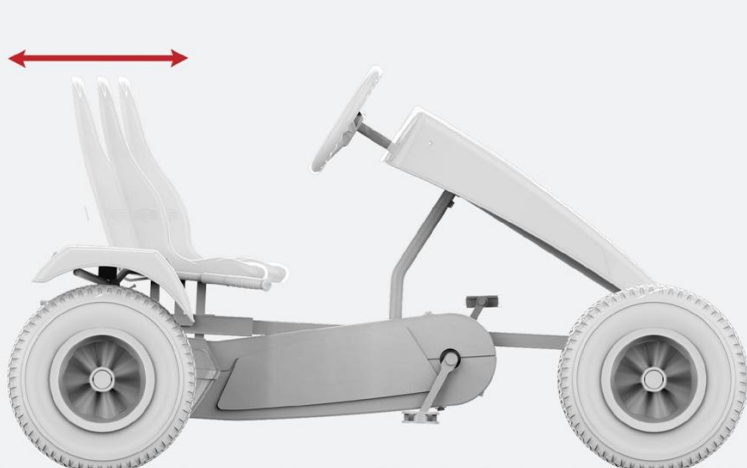

BERG NEW HOLLAND

Farm

For the young **farmer** and **New Holland fan!**

Packaging Theme: 100x58x41,5cm
Weight: 30,6kg

age **5+**

For further details see page 26 & 27

BERGTOYS.COM

1. BFR & BFR-3 FRAME

Inspiring Active Play

The BFR-system incorporates a freewheel. Which means that the pedals do not turn when the kart is moving and you stop pedaling. Resulting in a very safe ride.

Next to the BFR-system most themes are also suitable for a BFR-3 system. On every page in this brochure you can find if a BFR-3 system is also an option for that particular theme.

The ultimate quality go-kart!

BERGTOYS.COM

4. ADJUSTABLE SEAT

Inspiring Active Play

Every BERG Frame has an adjustable seat. The seat can be set in 6 (XL Frame) or 8 (XXL Frame) different positions resulting in many years of driving pleasure!

BERGTOYS.COM

5. SWING AXLE

Inspiring Active Play

BERG Go-karts are designed to be suitable for all terrains. Smooth, bumpy, hard or soft ground. It's no problem for this ride-on!

Thanks to the swing axle all 4 wheels will stay in contact with the ground and this gives you optimal grip and control.

BERGTOYS.COM