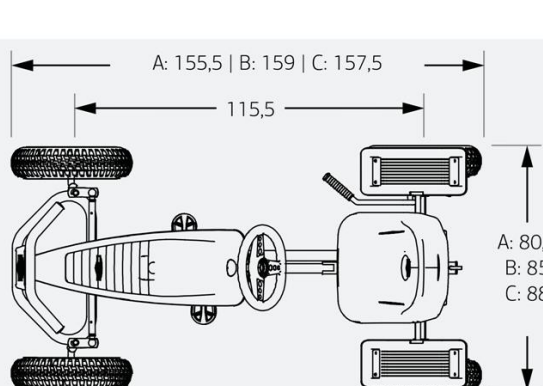

BERG XL-RIDE ONS DATA

Inspiring Active Play

All data is applicable on all XL Frame models unless indicated otherwise. A: general models | B: Safari | C: Farm models

	BFR	BFR-3
A:	1x = 200	1x = 1st 150, 2nd 200, 3rd 270
B:	1x = 230	1x = 1st 170, 2nd 230, 3rd 310
C:	1x = 230	1x = 1st 170, 2nd 230, 3rd 310