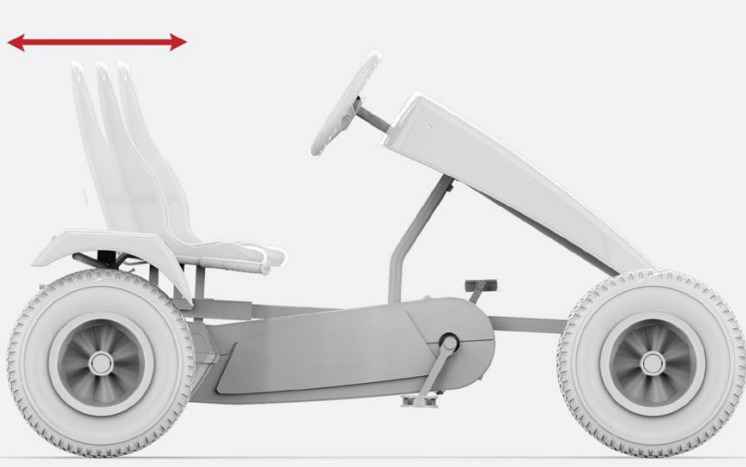

4. ADJUSTABLE SEAT

Inspiring Active Play