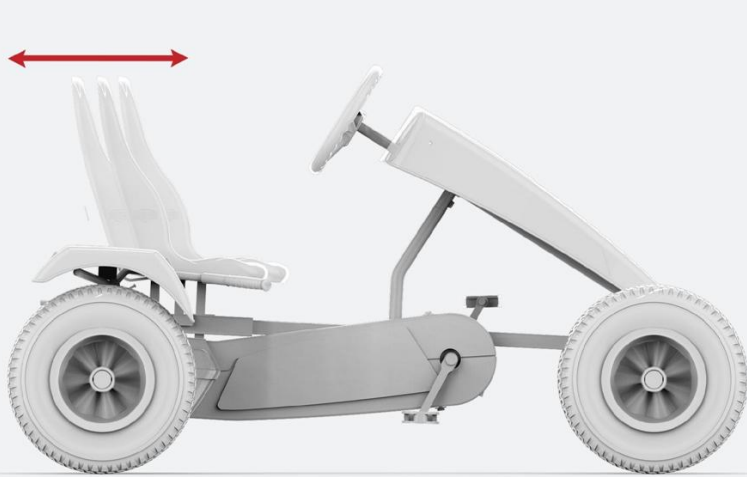

4. ADJUSTABLE SEAT

Inspiring Active Play