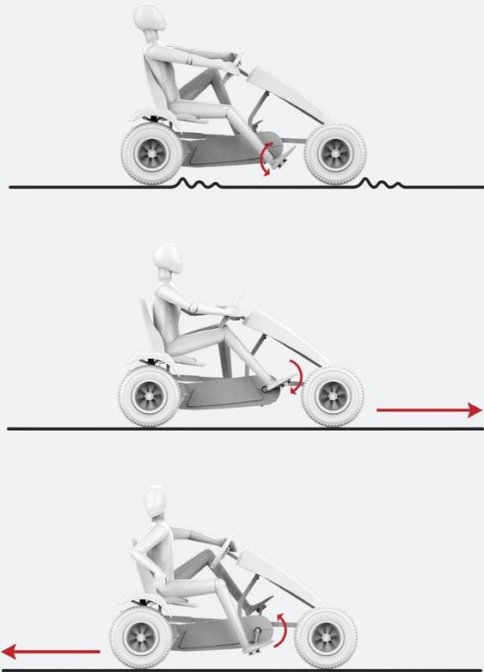

The ultimate quality go-kart!

BERGTOYS.COM