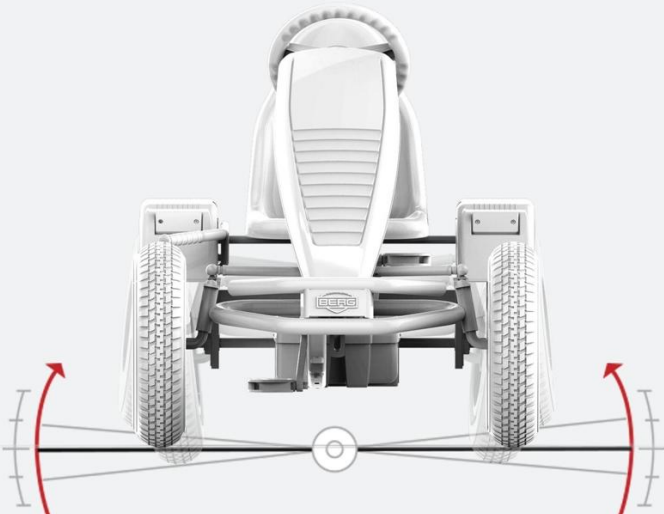

5. SWING AXLE

Inspiring Active Play

BERG Go-karts are designed to be suitable for all terrains. Smooth, bumpy, hard or soft ground. It's no problem for this ride-on!

Thanks to the swing axle all 4 wheels will stay in contact with the ground and this gives you optimal grip and control.