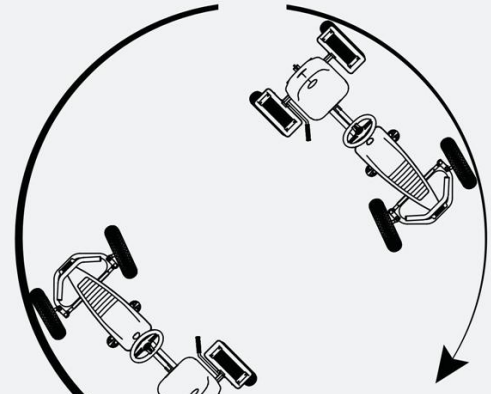

*All sizes in cm

BERGTOYS.COM