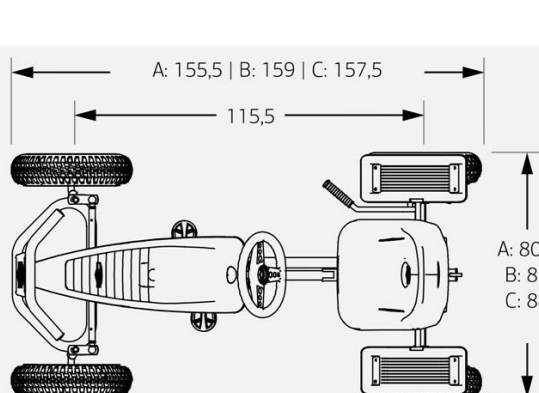

BERG XL-RIDE ONS DATA

Inspiring Active Play

All data is applicable on all XL Frame models unless indicated otherwise. A: general models | B: Safari | C: Farm models

	BFR	BFR-3
A:	1x = 200	1x = 1st 150, 2nd 200, 3rd 270
B:	1x = 230	1x = 1st 170, 2nd 230, 3rd 310
C:	1x = 230	1x = 1st 170, 2nd 230, 3rd 310