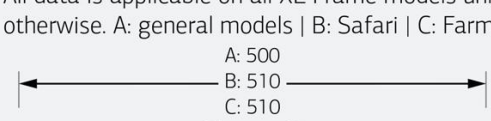

BERG XL-RIDE ONS DATA

Inspiring Active Play

All data is applicable on all XL Frame models unless indicated otherwise. A: general models | B: Safari | C: Farm models

	BFR	BFR-3
A:	1x = 200	1x = 1st 150, 2nd 200, 3rd 270
B:	1x = 230	1x = 1st 170, 2nd 230, 3rd 310
C:	1x = 230	1x = 1st 170, 2nd 230, 3rd 310