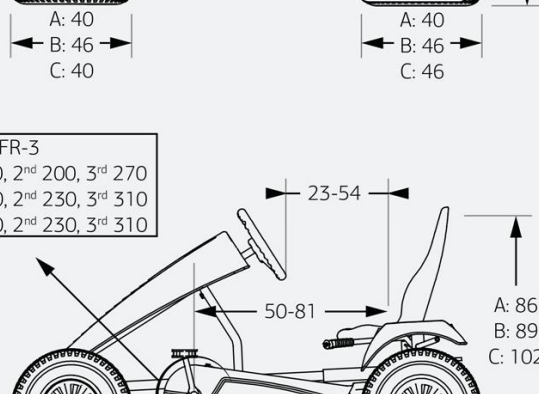

*All sizes in cm

BERGTOYS.COM