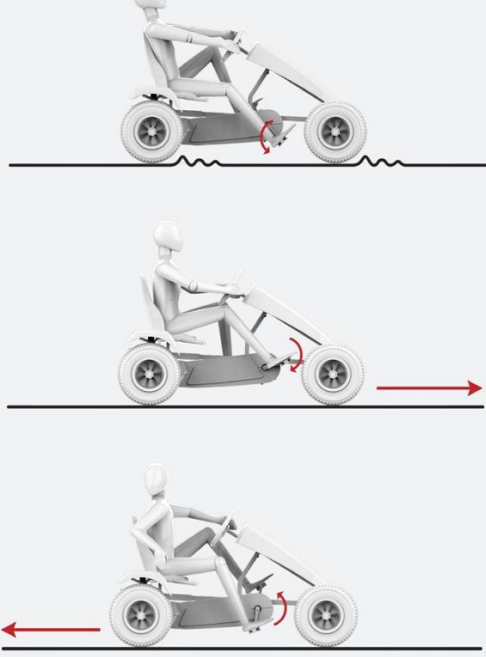

The ultimate quality go-kart!

BERGTOYS.COM

4. ADJUSTABLE SEAT

Inspiring Active Play

Every BERG Frame has an adjustable seat. The seat can be set in 6 (XL Frame) or 8 (XXL Frame) different positions resulting in many years of driving pleasure!