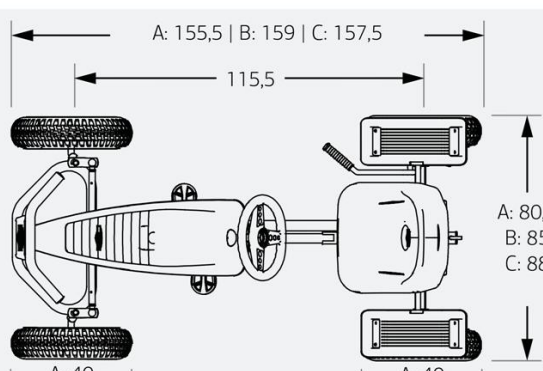

*All sizes in cm

BERGTOYS.COM