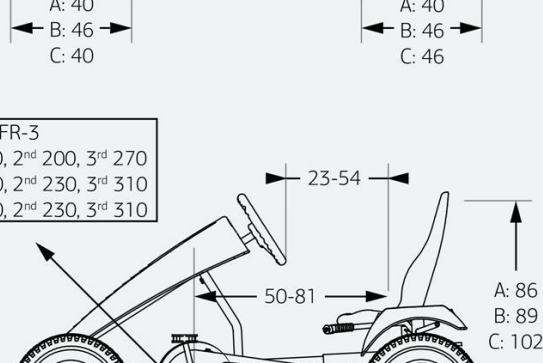

*All sizes in cm

BERGTOYS.COM