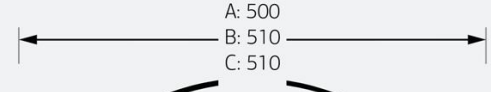

BFR	BFR-3
A:	1x = 200	1st 150, 2nd 200, 3rd 270
B:	1x = 230	1x = 1st 170, 2nd 230, 3rd 310
C:	1x = 230	1x = 1st 170, 2nd 230, 3rd 310