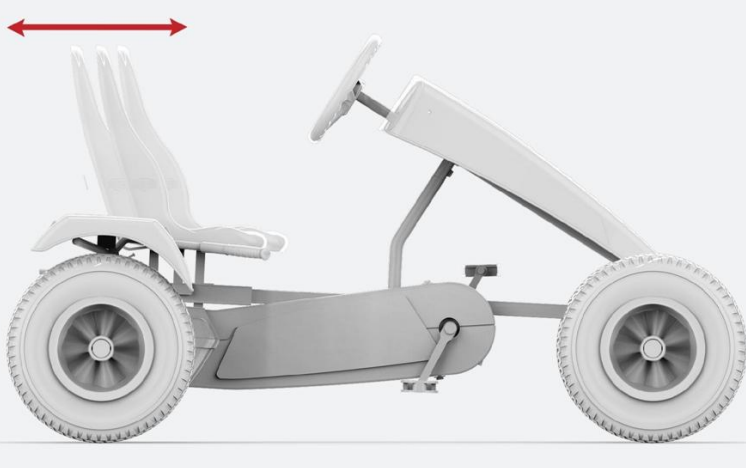

BERG CLAAS

Farm

Especially on the farm you can find the freedom and space to enjoy outdoor adventures. This BERG Claas pedal go kart will support you during these adventures. It is an officially licensed product and the design is based on real Claas tractors. It is equipped with impressive rugged tyres which have extreme grip on muddy surfaces. The coloring, decals and exhaust pipe make this kart a real Claas for the young farmer and Claas fan.

Special Claas design

Equipped with real tractor tyres

Comes with a cool registration plate

CLAAS

For the young farmer and Claas fan!

Packaging Theme: 100x58x41,5cm

Dimensions: 100x58x41,5cm

Weight: 30,6kg

age 5+

For further details see page 26 & 27

BERGTOYS.COM

1. BFR & BFR-3 FRAME

Inspiring Active Play

All BERG Frames, except the E-BF frame, are equipped with a unique BFR-system, incorporating a back pedal brake, together with forward and reverse pedaling. For maximum safety pedaling forward and reverse are automatic with no need for a lever or switch.

The ultimate quality go-kart!

BERGTOYS.COM

4. ADJUSTABLE SEAT

Inspiring Active Play

Every BERG Frame has an adjustable seat. The seat can be set in 6 (XL Frame) or 8 (XXL Frame) different positions resulting in many years of driving pleasure!

BERGTOYS.COM

5. SWING AXLE

Inspiring Active Play

BERG Go-karts are designed to be suitable for all terrains. Smooth, bumpy, hard or soft ground. It's no problem for this ride-on!

Thanks to the swing axle all 4 wheels will stay in contact with the ground and this gives you optimal grip and control.

BERGTOYS.COM