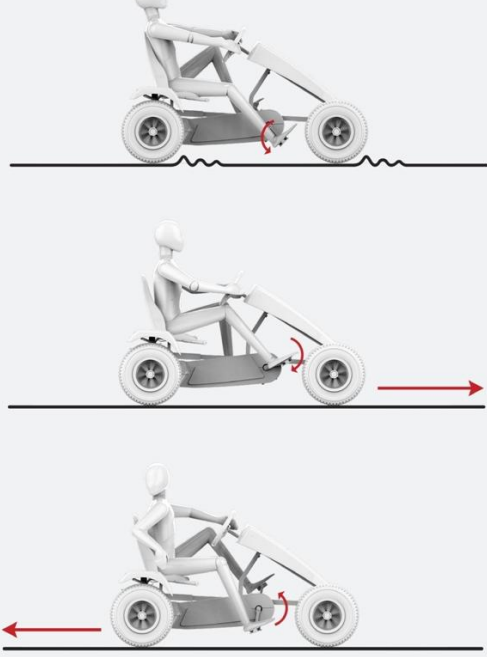

1. BFR & BFR-3 FRAME

Inspiring Active Play

The ultimate quality go-kart!

BERGTOYS.COM