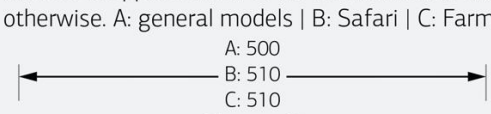

BFR	BFR-3
A:	1x = 200	1x = 1st 150, 2nd 200, 3rd 270
B:	1x = 230	1x = 1st 170, 2nd 230, 3rd 310
C:	1x = 230	1x = 1st 170, 2nd 230, 3rd 310