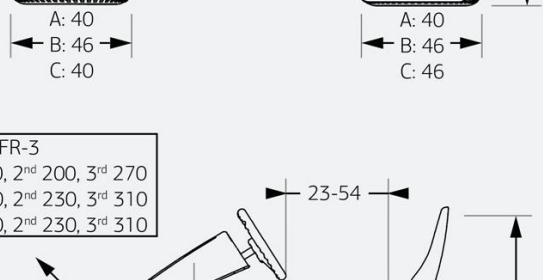

*All sizes in cm

BERGTOYS.COM