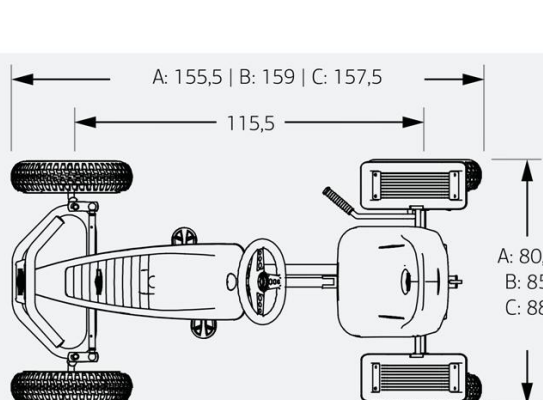

*All sizes in cm

BERGTOYS.COM