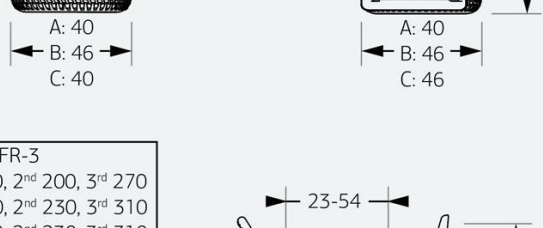

BERG XL-RIDE ONS DATA

Inspiring Active Play

All data is applicable on all XL Frame models unless indicated otherwise. A: general models | B: Safari | C: Farm models

	BFR	BFR-3
A:	200	1st 150, 2nd 200, 3rd 270
B:	230	1st 170, 2nd 230, 3rd 310
C:	230	1st 170, 2nd 230, 3rd 310