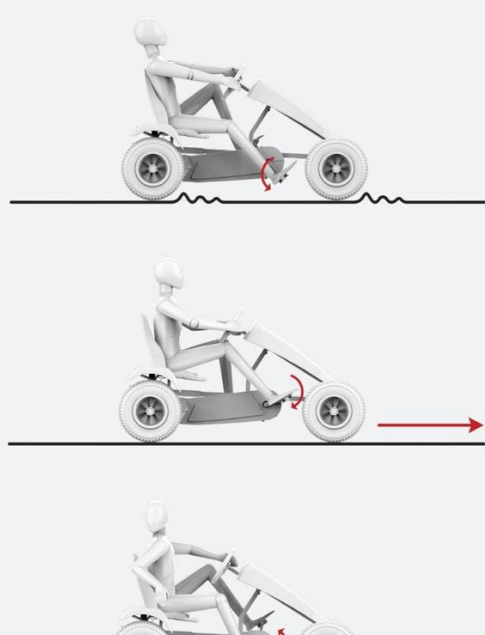

The ultimate quality go-kart!

BERGTOYS.COM

4. ADJUSTABLE SEAT

Inspiring Active Play

Every BERG Frame has an adjustable seat. The seat can be set in 6 (XL Frame) or 8 (XXL Frame) different positions resulting in many years of driving pleasure!