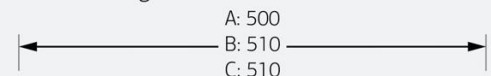

BERG XL-RIDE ONS DATA

Inspiring Active Play

All data is applicable on all XL Frame models unless indicated otherwise. A: general models | B: Safari | C: Farm models

	BFR	BFR-3
A:	200	1st 150, 2nd 200, 3rd 270
B:	230	1st 170, 2nd 230, 3rd 310
C:	230	1st 170, 2nd 230, 3rd 310