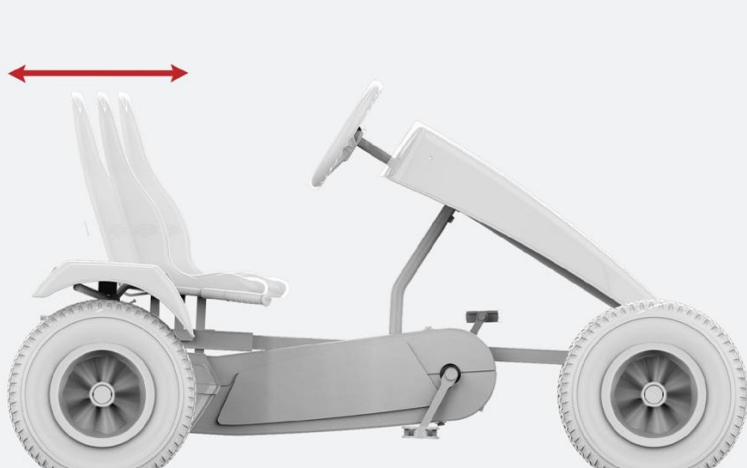

BERG BLACK EDITION

Race

An aerodynamic spoiler and fenders

Equipped with sturdy and nice looking tyres

Discover the world with this car!

Packaging Theme: 100x58x31,5cm
Dimensions: 100x58x31,5cm
Weight: 22,7kg

age 5+

For further details see page 26 & 27

BERGTOYS.COM

1. BFR & BFR-3 FRAME

Inspiring Active Play

All BERG Frames, except the E-BF frame, are equipped with a unique BFR-system, incorporating a back pedal brake, together with forward and reverse pedaling. For maximum safety pedaling forward and reverse are automatic with no need for a lever or switch.

The BFR-system incorporates a freewheel. Which means that the pedals do not turn when the kart is moving and you stop pedaling. Resulting in a very safe ride.

Next to the BFR-system most themes are also suitable for a BFR-3 system. On every page in this brochure you can find if a BFR-3 system is also an option for that particular theme.

The ultimate quality go-kart!

BERGTOYS.COM

4. ADJUSTABLE SEAT

Inspiring Active Play

Every BERG Frame has an adjustable seat. The seat can be set in 6 (XL Frame) or 8 (XXL Frame) different positions resulting in many years of driving pleasure!

BERGTOYS.COM

5. SWING AXLE

Inspiring Active Play

BERG Go-karts are designed to be suitable for all terrains. Smooth, bumpy, hard or soft ground. It's no problem for this ride-on!

Thanks to the swing axle all 4 wheels will stay in contact with the ground and this gives you optimal grip and control.

BERGTOYS.COM